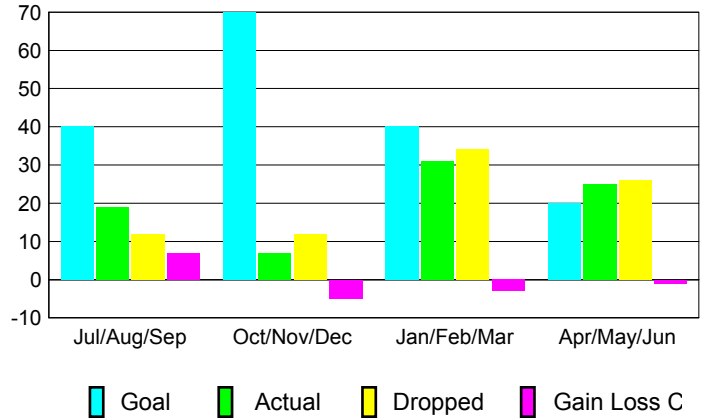

GMT: **JERRY SMITH**

Location: **PENNSYLVANIA**

GMT CA: **1**

CLUBS

Month	New Club Goal	Actual New Clubs	Actual Dropped Clubs	Gain/Loss of Clubs
2012-2013				
Jul/Aug/Sep	0	0	0	0
Oct/Nov/Dec	2	0	0	0
Jan/Feb/Mar	2	0	0	0
Apr/May/June	0	0	0	0
Totals	4	0	0	0

Club Results 2012-2013

Goal, New, Dropped, Gain/Loss

YTD Status Quo Clubs 2012-2013

Status Quo Clubs Compared to Status Quo Members

Club Gain/Loss 2012-2013

MEMBERSHIP

Month	Net Memb Goal	Actual New Memb	Actual Dropped Memb	Gain/Loss of Memb
2012-2013				
Jul/Aug/Sep	40	19	12	7
Oct/Nov/Dec	70	7	12	-5
Jan/Feb/Mar	40	31	34	-3
Apr/May/June	20	25	26	-1
Totals	170	82	84	-2

Membership Results 2012-2013

Goal, New, Dropped, Gain/Loss

Gender Comparison 2012-2013

Membership Gain/Loss 2012-2013